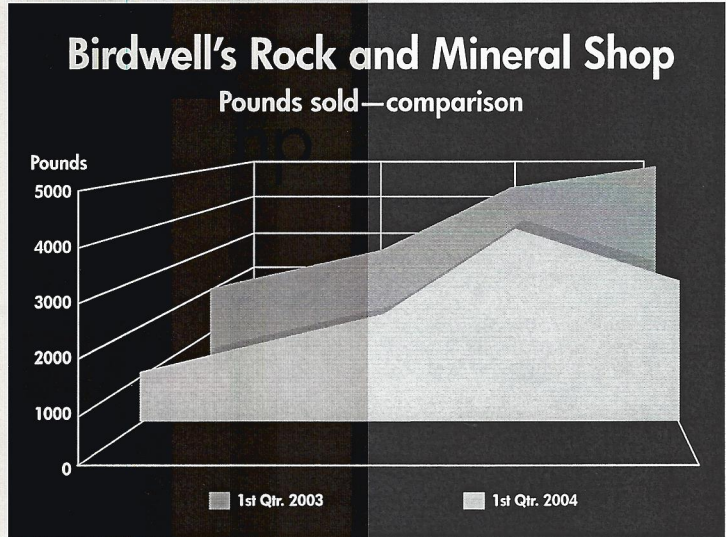

HP LaserJet 1320

HP's professional personal LaserJet printer—ideal for any business

- Quick printing - With up to 22 ppm and Instant-on Technology, your print job is finished before many printers have even started printing
- Look Sharp - Get professional-looking documents with 1200 dpi
- Maximize your potential - Flexible options to fit your environment - take advantage of wired or wireless* networking options, automatic two-sided printing and expandable memory