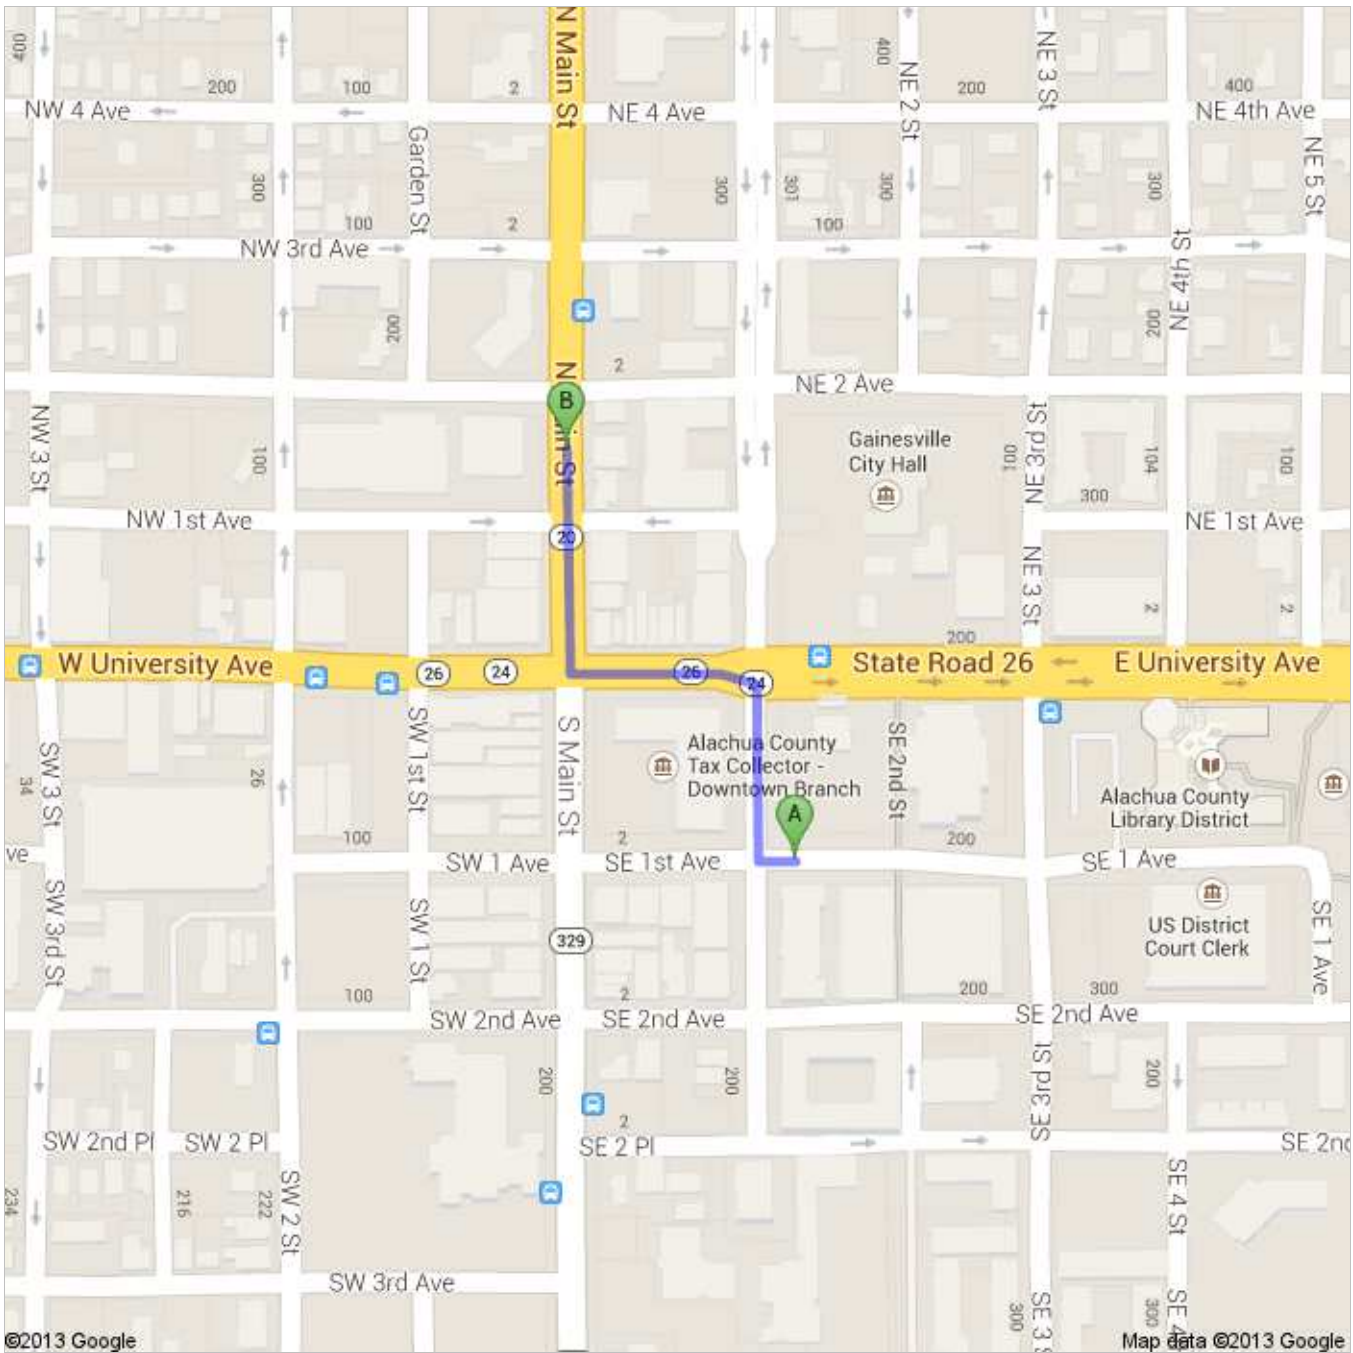

Directions to Wine & Cheese Gallery

113 N Main St, Gainesville, FL 32601

0.2 mi – about 4 mins

Walking directions are in beta.

Use caution – This route may be missing sidewalks or pedestrian paths.

**Hampton Inn & Suites Gainesville-Downtown**

101 SE 1st Ave, Gainesville, FL 32601

-
1. Head **west** on **SE 1 Ave/SE 1st Ave** go 69 ft
total 69 ft
 -  2. Turn right onto **SE 1 St/SE 1st St**
About 1 min go 312 ft
total 381 ft
 -  3. Turn left onto **State Road 26 W**
About 1 min go 331 ft
total 0.1 mi
 -  4. Turn right onto **N Main St**
Destination will be on the right
About 2 mins go 397 ft
total 0.2 mi

**Wine & Cheese Gallery**

113 N Main St, Gainesville, FL 32601

These directions are for planning purposes only. You may find that construction projects, traffic, weather, or other events may cause conditions to differ from the map results, and you should plan your route accordingly. You must obey all signs or notices regarding your route.

Map data ©2013 Google

Directions weren't right? Please find your route on maps.google.com and click "Report a problem" at the bottom left.